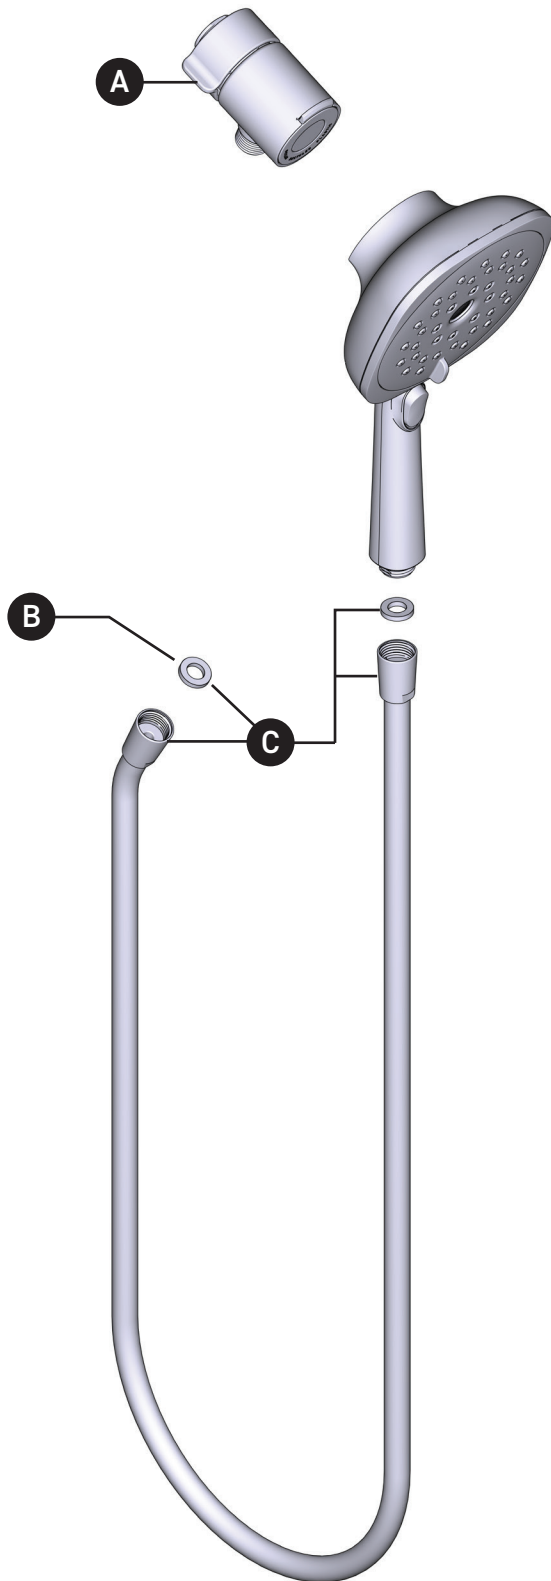

# MOEN®

ORDER BY PART NUMBER

## Illustrated Parts

Moën®

Verso™ Square Handheld

MODEL	TYPE	FINISH
220H5EP	Handshower 1.75 gpm	Chrome
220H5EPBN	Handshower, 1.75 gpm	Brushed Nickel
220H5EPBL	Handshower, 1.75 gpm	Matte Black
220H5EPBG	Handshower, 1.75 gpm	Brushed Gold
220H5	Handshower, 2.5 gpm	Chrome
220H5BN	Handshower, 2.5 gpm	Brushed Nickel
220H5BL	Handshower, 2.5 gpm	Matte Black
220H5BG	Handshower, 2.5 gpm	Brushed Gold

ID	Kit Description	Kit Number	Finish
A	Magnetix Dock	210008	Chrome
		210008SRN	Spot Resist Brushed Nickel
		210008BL	Matte Black
		210008BG	Brushed Gold
B	Screen Washer	101199	N/A
C	72" Hose Kit	21007	Chrome
		21007BN	Brushed Nickel
		21007BL	Matte Black
		21007BG	Brushed Gold